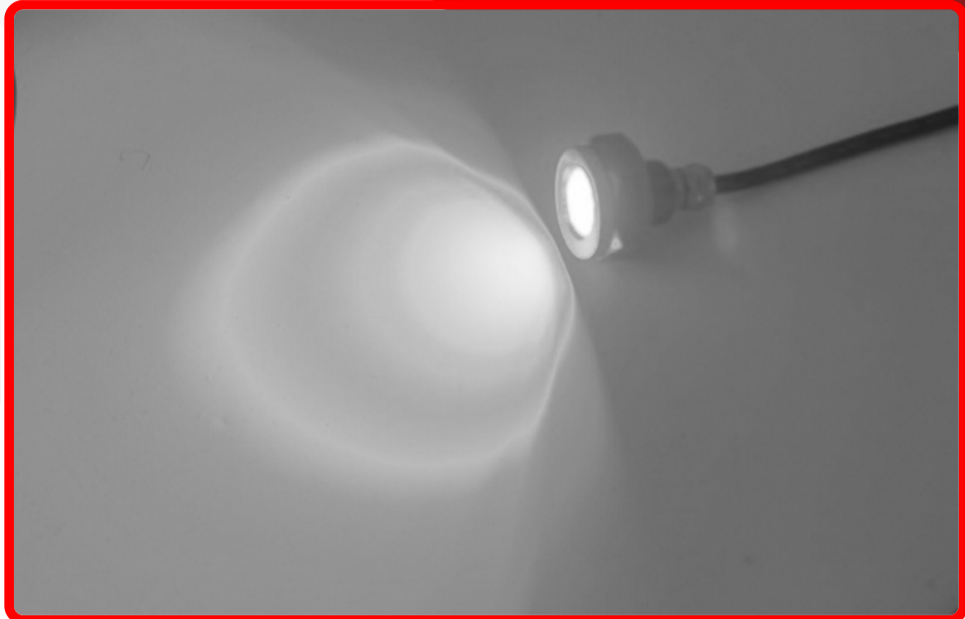

**SKU # MS-27W**

**Part # 1006969**

Description

HydroBLAST 27-Watt Ultra SLIM White LED Drain Plug 1176 Lumens - 316 Marine Grade Stainless Steel

**Categories** Marine Sport Lighting

**Sub-Categories** HydroBLAST Underwater LED

**SEMA Product**

Marine All-Around Light

**Part Type ID** 57170

**Reverse Polarity**

Marine All-Around Light

**Operating Voltage**

9-32VDC

**Current Draw**